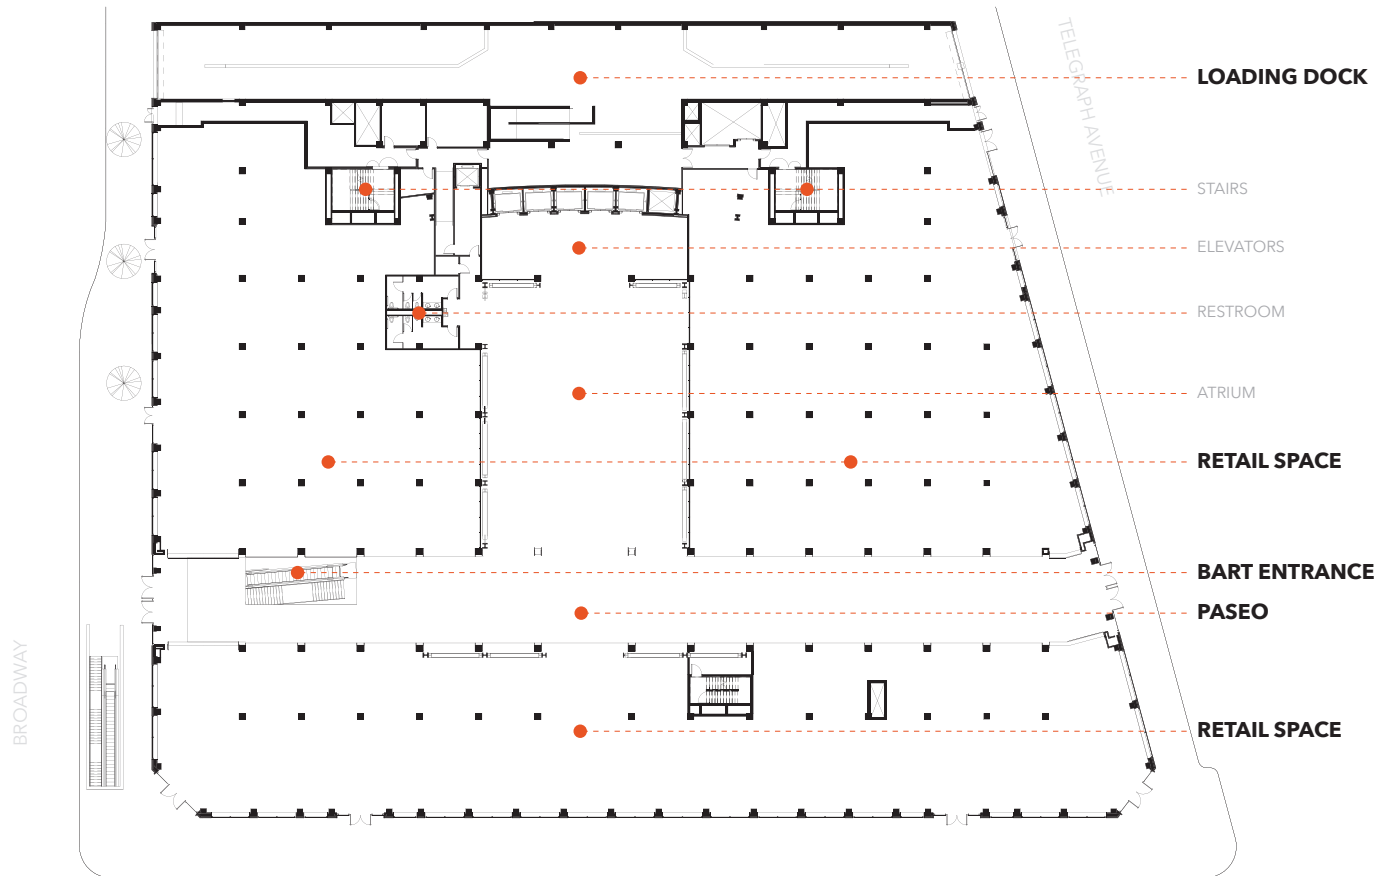

UPTOWN STATION

GROUND FLOOR

FL | **1**

LEVEL: 1
SIZE: 49,160 SQ FEET

THOMAS L. BERKLEY WAY